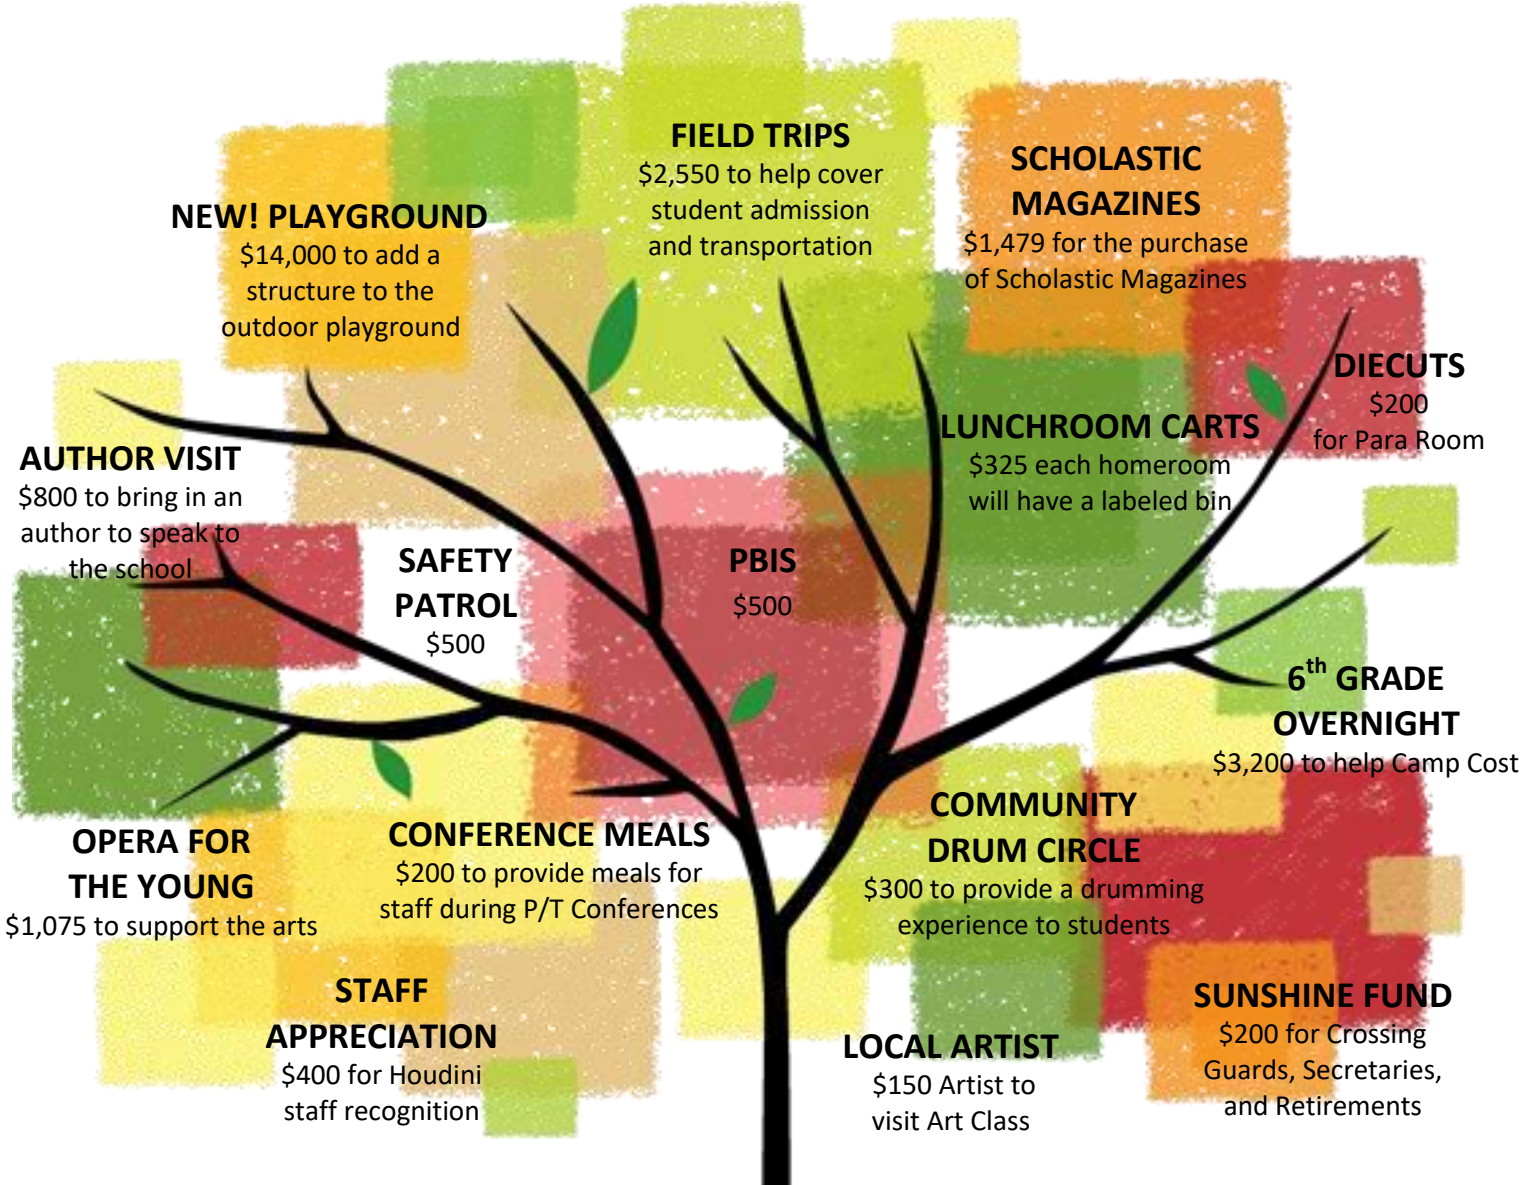

What does Houdini Elementary PTO Support?

HOW The Houdini School Community HELPED RAISE OVER \$21,000!

Your support of the following directly affects current and future students of Houdini Elementary

- | | | |
|---|-------------------------|------------------------------------|
| Box Tops for Education | Knowledge-a-Thon | Fall Festival & Fun Run |
| Family Movie Night & BINGO Night | Family Night Out | After School Sports Clinics |

WELCOME RECEPTION, SOCK HOP, SCHOLASTIC BOOK FAIRS, READING INCENTIVES, FAMILY GYM NIGHTS, YEARBOOK, SCHOOL PICTURE DAY & MORE

Study after study show that student success is highly correlated to parent involvement, both at home and at school. Thank *you* for making the effort that increases connections between fellow Houdini parents, students, and staff. *Your* support helps enhance your students' school year.

There are many open volunteer opportunities and we need your help!

If these positions are not filled some events may need to cease

Please visit the website: https://houdini.aasd.k12.wi.us/families/parent_organizations/pto to join PTO (*it's free*) and help us help our school! Thank you for your continued support.